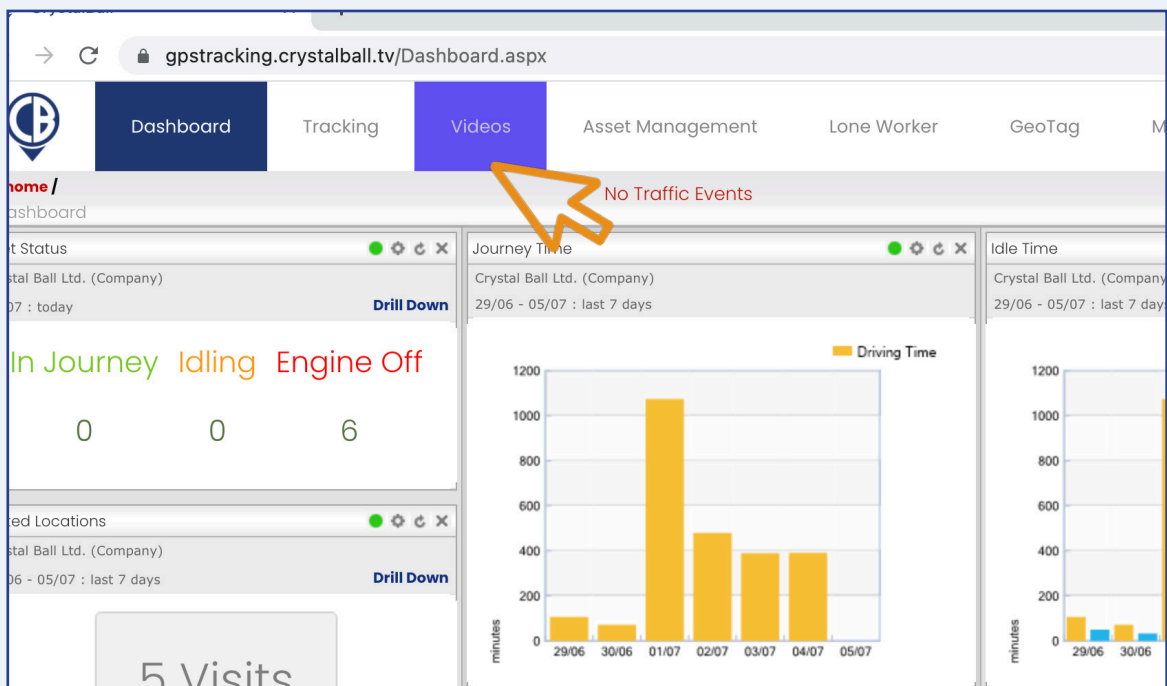

What is an event-generated video?

Crystal Ball's SmartCam solution automatically uploads event-generated footage to the SmartCloud when the onboard accelerometer detects a significant change in G-force. The system will then categorise the event-generated footage based on how severe the incident was.

1

First, select 'Videos'.