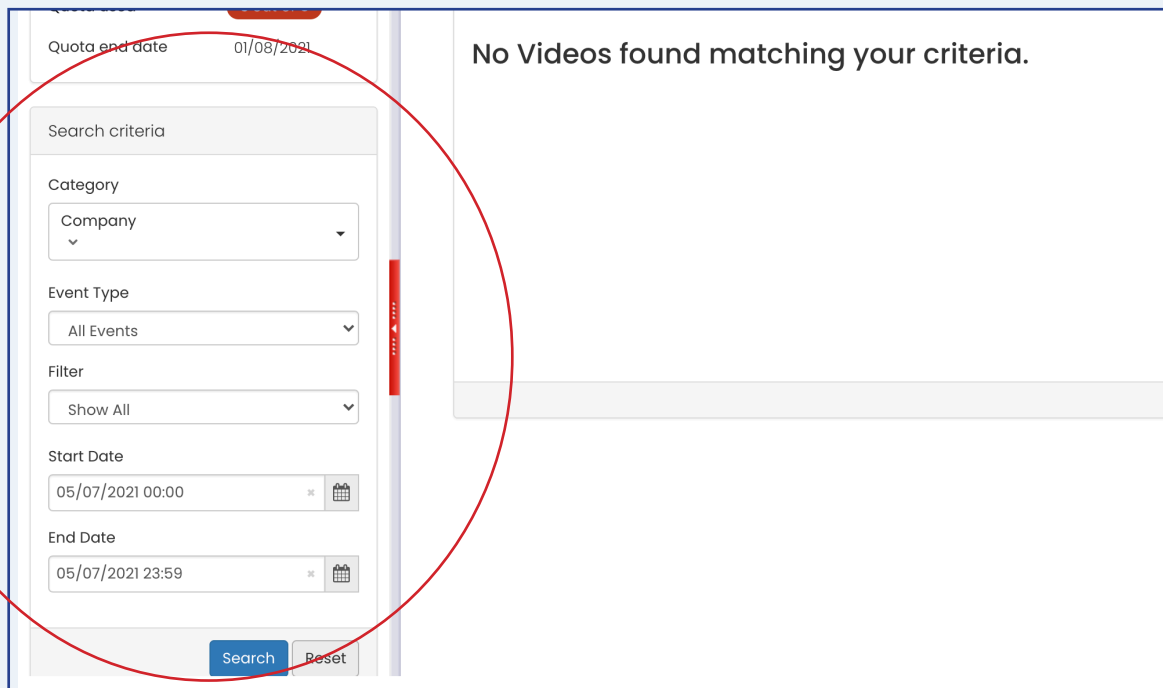

2

A list of filters for your search criteria will appear down the left hand side, the system will default to todays date.

3